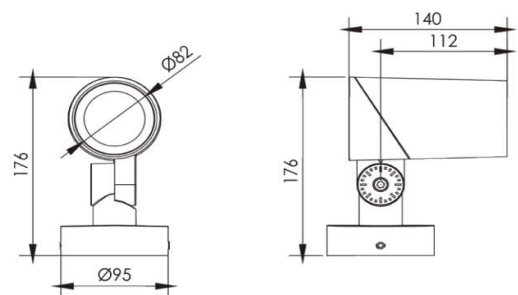

Remarks:-

Address: Plot #7 Saroorpur-Nangla Industrial Area,Ballabgarh-Sohna Road,Faridabad-121005

Email: info@sovitron.com